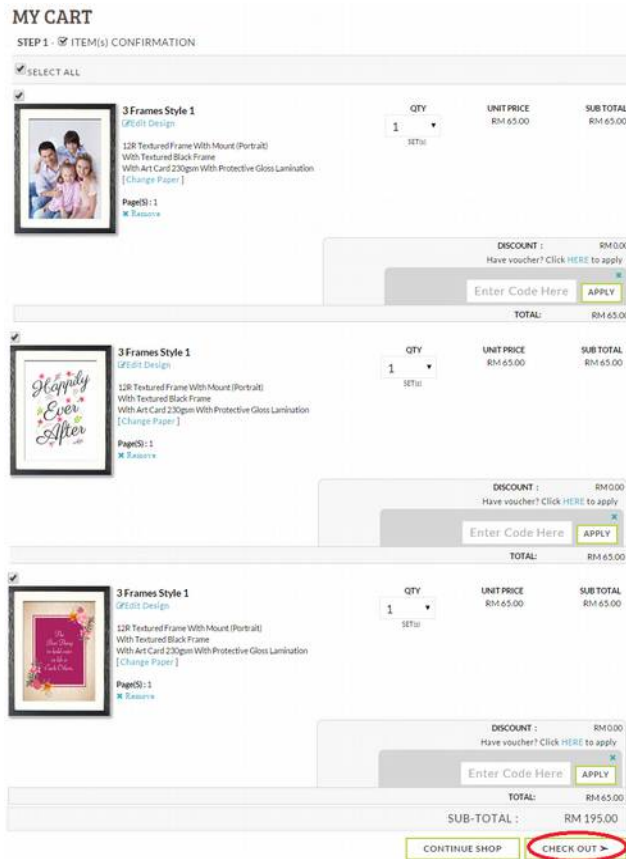

II) Fill in your project name, choose frame colour, paper lamination and click Edit Design

III) Upload your picture and use the editing tools to edit the picture. Once done, click Save and Add to Cart.

Step 6

Continue to edit all the projects and click **Add to Cart** to submit the orders once completed.

Step 7

Select all the projects, apply the different voucher code, click **[Check Out]** button to submit your order and make the payment for upgrading option (if applicable) and shipping fees.