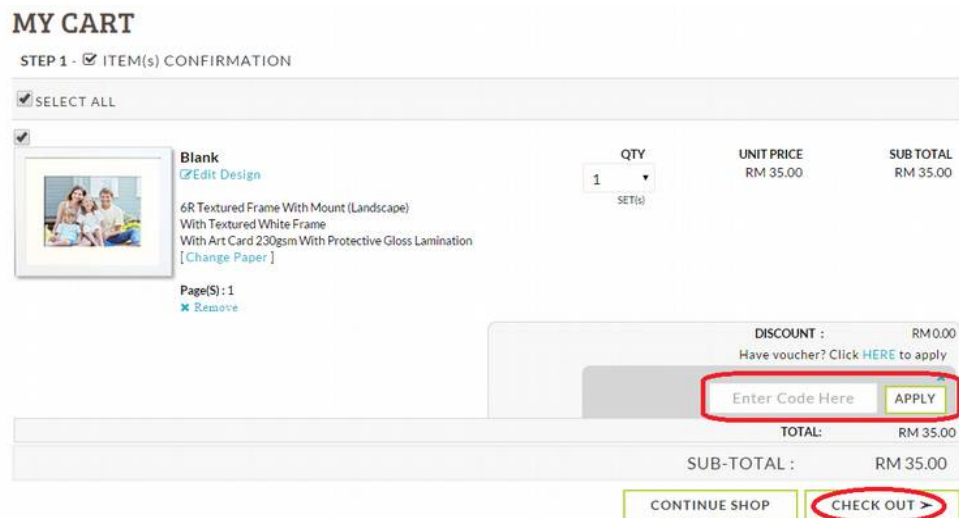

Qty : 1 pcs

Normal Price : **RM 35.00**

Enjoy up to **35% discount** ? [Click Here](#)

START NOW **BACK**

Step 4 To begin, sign in to your Pixajoy account and click [Submit].
(If you don't have one, kindly click [New? Join Pixajoy Now] to sign up a Pixajoy Member account)

I'm already registered

Username *

[case sensitive]

[Forgotten Your Username?](#)

Password *

[Forgotten Your Password?](#)

Submit

[New? Join PIXAJoy now >](#)

Step 5 Upload your picture and use the editing tools to edit the picture. Once done, please click **Save and Add to Cart**.

Step 6 Apply the voucher code, click [**Check Out**] button to submit your order and make the payment for upgrading option (if applicable) and shipping fees.