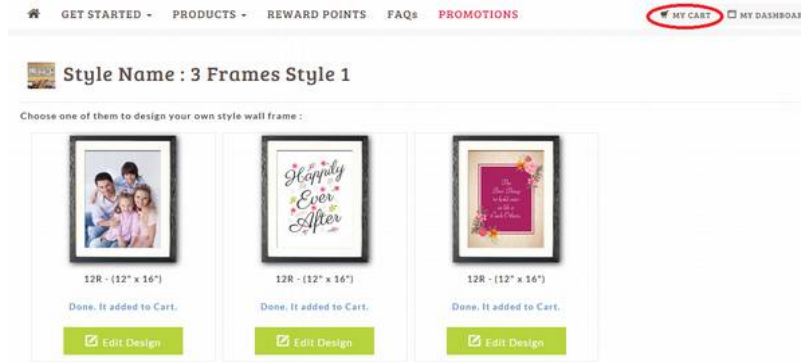

Step 6

Continue to edit all the projects and click **Add to Cart** to submit the orders once completed.