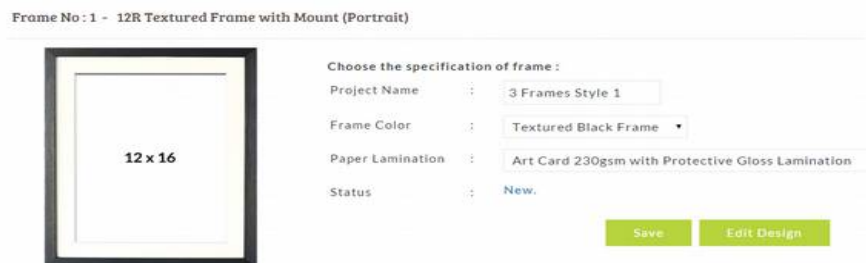

II) Fill in your project name, choose frame colour, paper lamination and click Edit Design

III) Upload your picture and use the editing tools to edit the picture. Once done, click Save and Add to Cart.