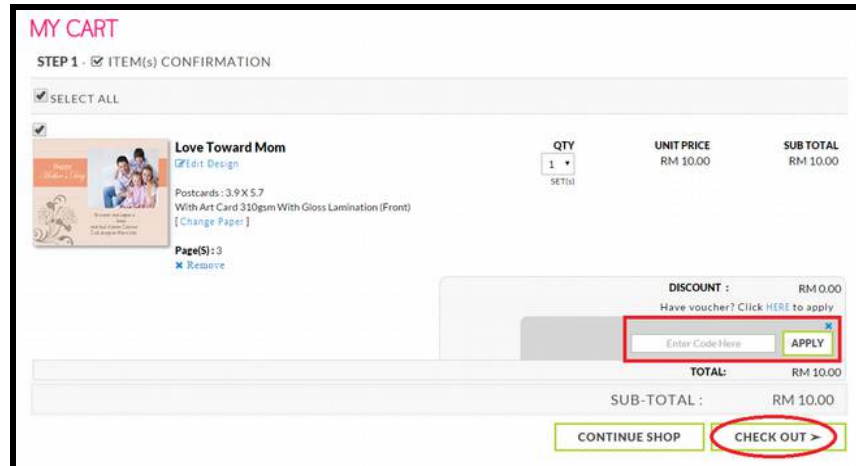

Step 7

Apply your voucher code, click [**Check Out**] button to submit your order and make the payment for upgrade(if applicable) and shipping fees.