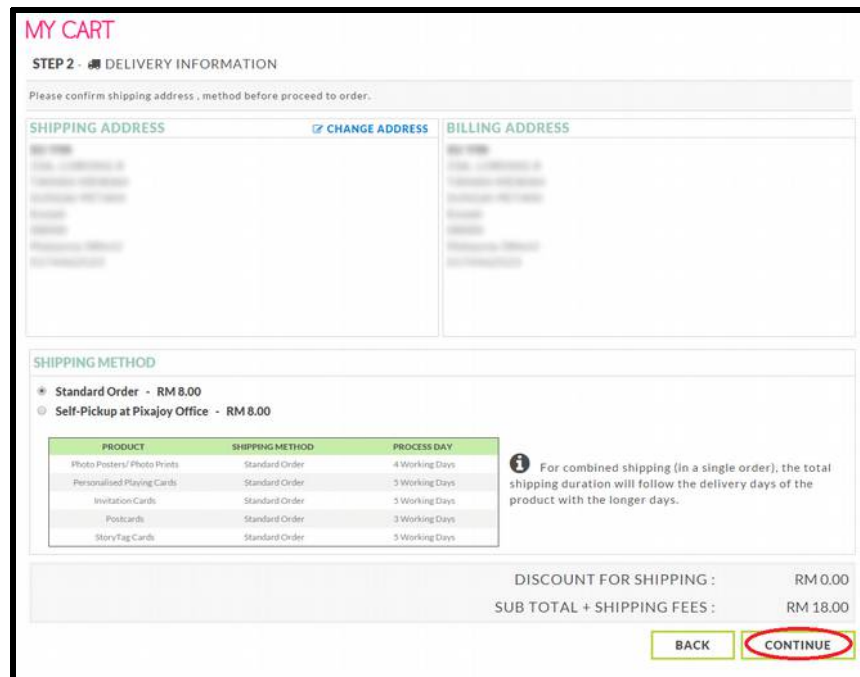

Step 7

Apply your voucher code, click [**Check Out**] button to submit your order and make the payment for upgrade(if applicable) and shipping fees.