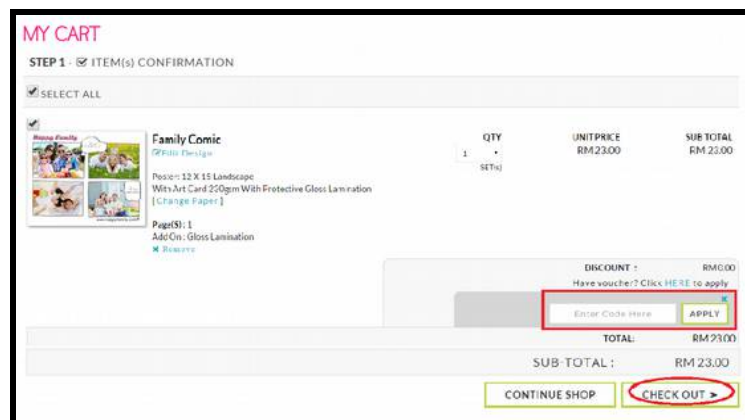

Step 7

Apply your voucher code, click **[Check Out]** button to submit your order and make the payment for upgrade(if applicable) and shipping fees.